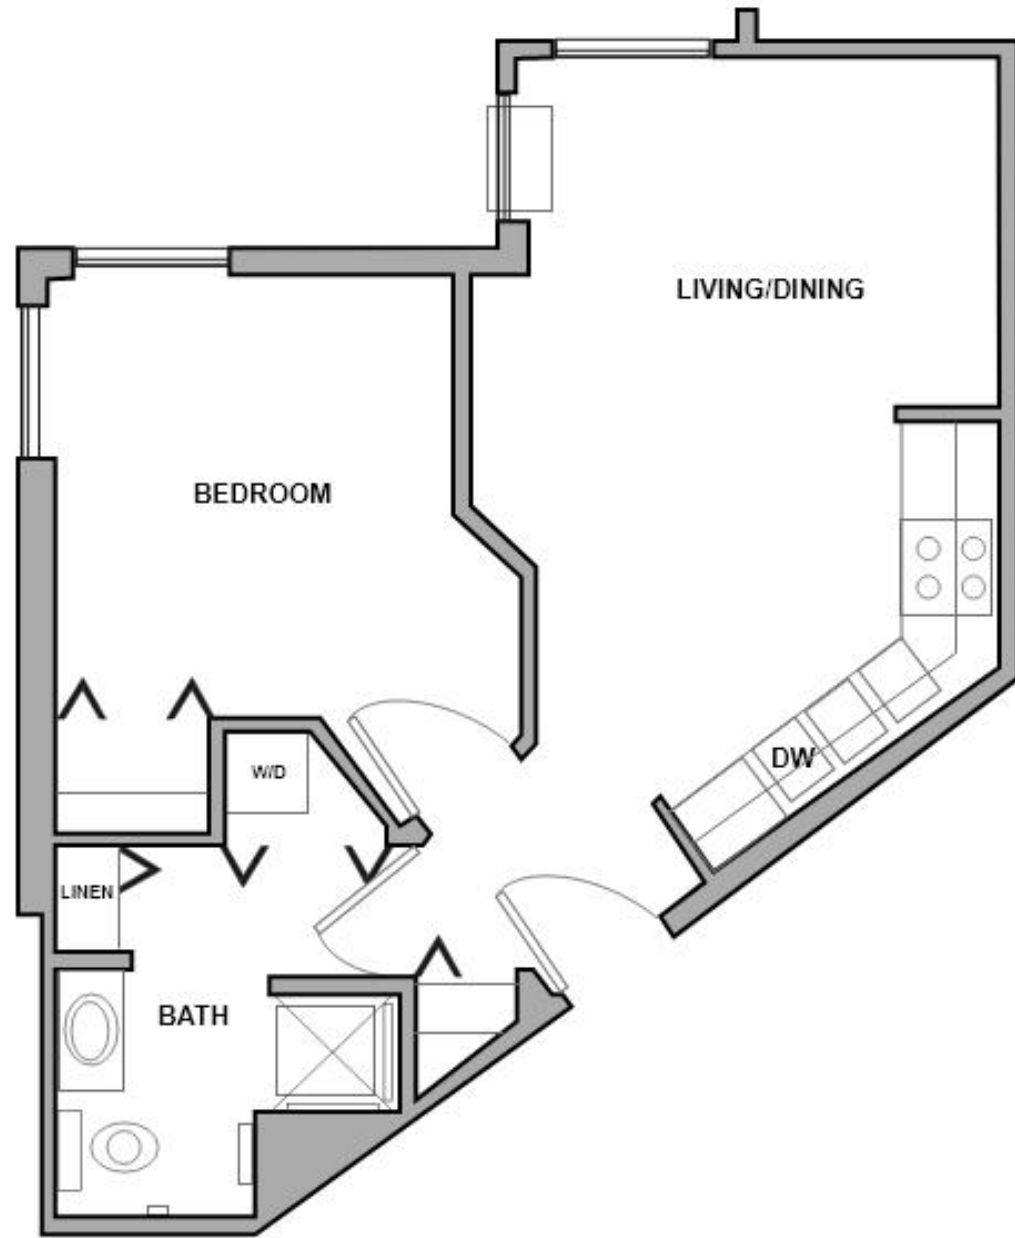

ONE BEDROOM B

530 Square Feet

Dimensions:

Living/Dining	12.6 x 10.6
Kitchen	8.0 x 8.0
Bedroom	10.10 x 11.8
Bathroom	9.0 x 9.8

Woodland Mounds
SENIOR APARTMENTS

A City of Maple Grove Senior Community
8377 Rice Lake Road
Maple Grove, Minnesota 55369

Managed by
Great Lakes Management Company
12755 State Highway 55 Suite 125
Plymouth, MN 55441