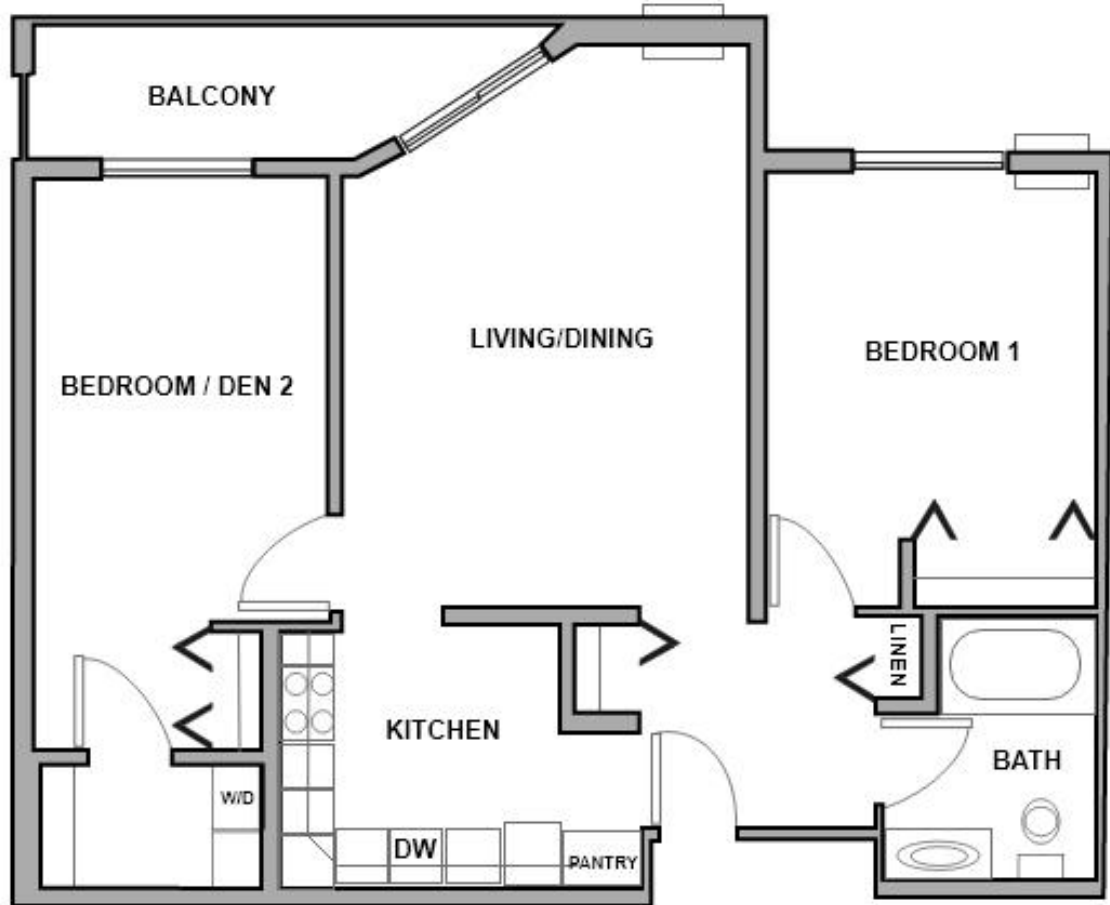

TWO BEDROOM G

923 Square Feet

Dimensions:

Living/Dining	13.11 x 19.9
Kitchen	12.6 x 9.4
Bedroom #1	11.8 x 13.0
Bedroom #2	10.5 x 15.4
Bathroom	7.5 x 9.3
Storage/Laundry	7.11 x 4.9

Woodland Mounds SENIOR APARTMENTS

A City of Maple Grove Senior Community
8377 Rice Lake Road
Maple Grove, Minnesota 55369

Managed by
Great Lakes Management Company
12755 State Highway 55 Suite 125
Plymouth, MN 55441